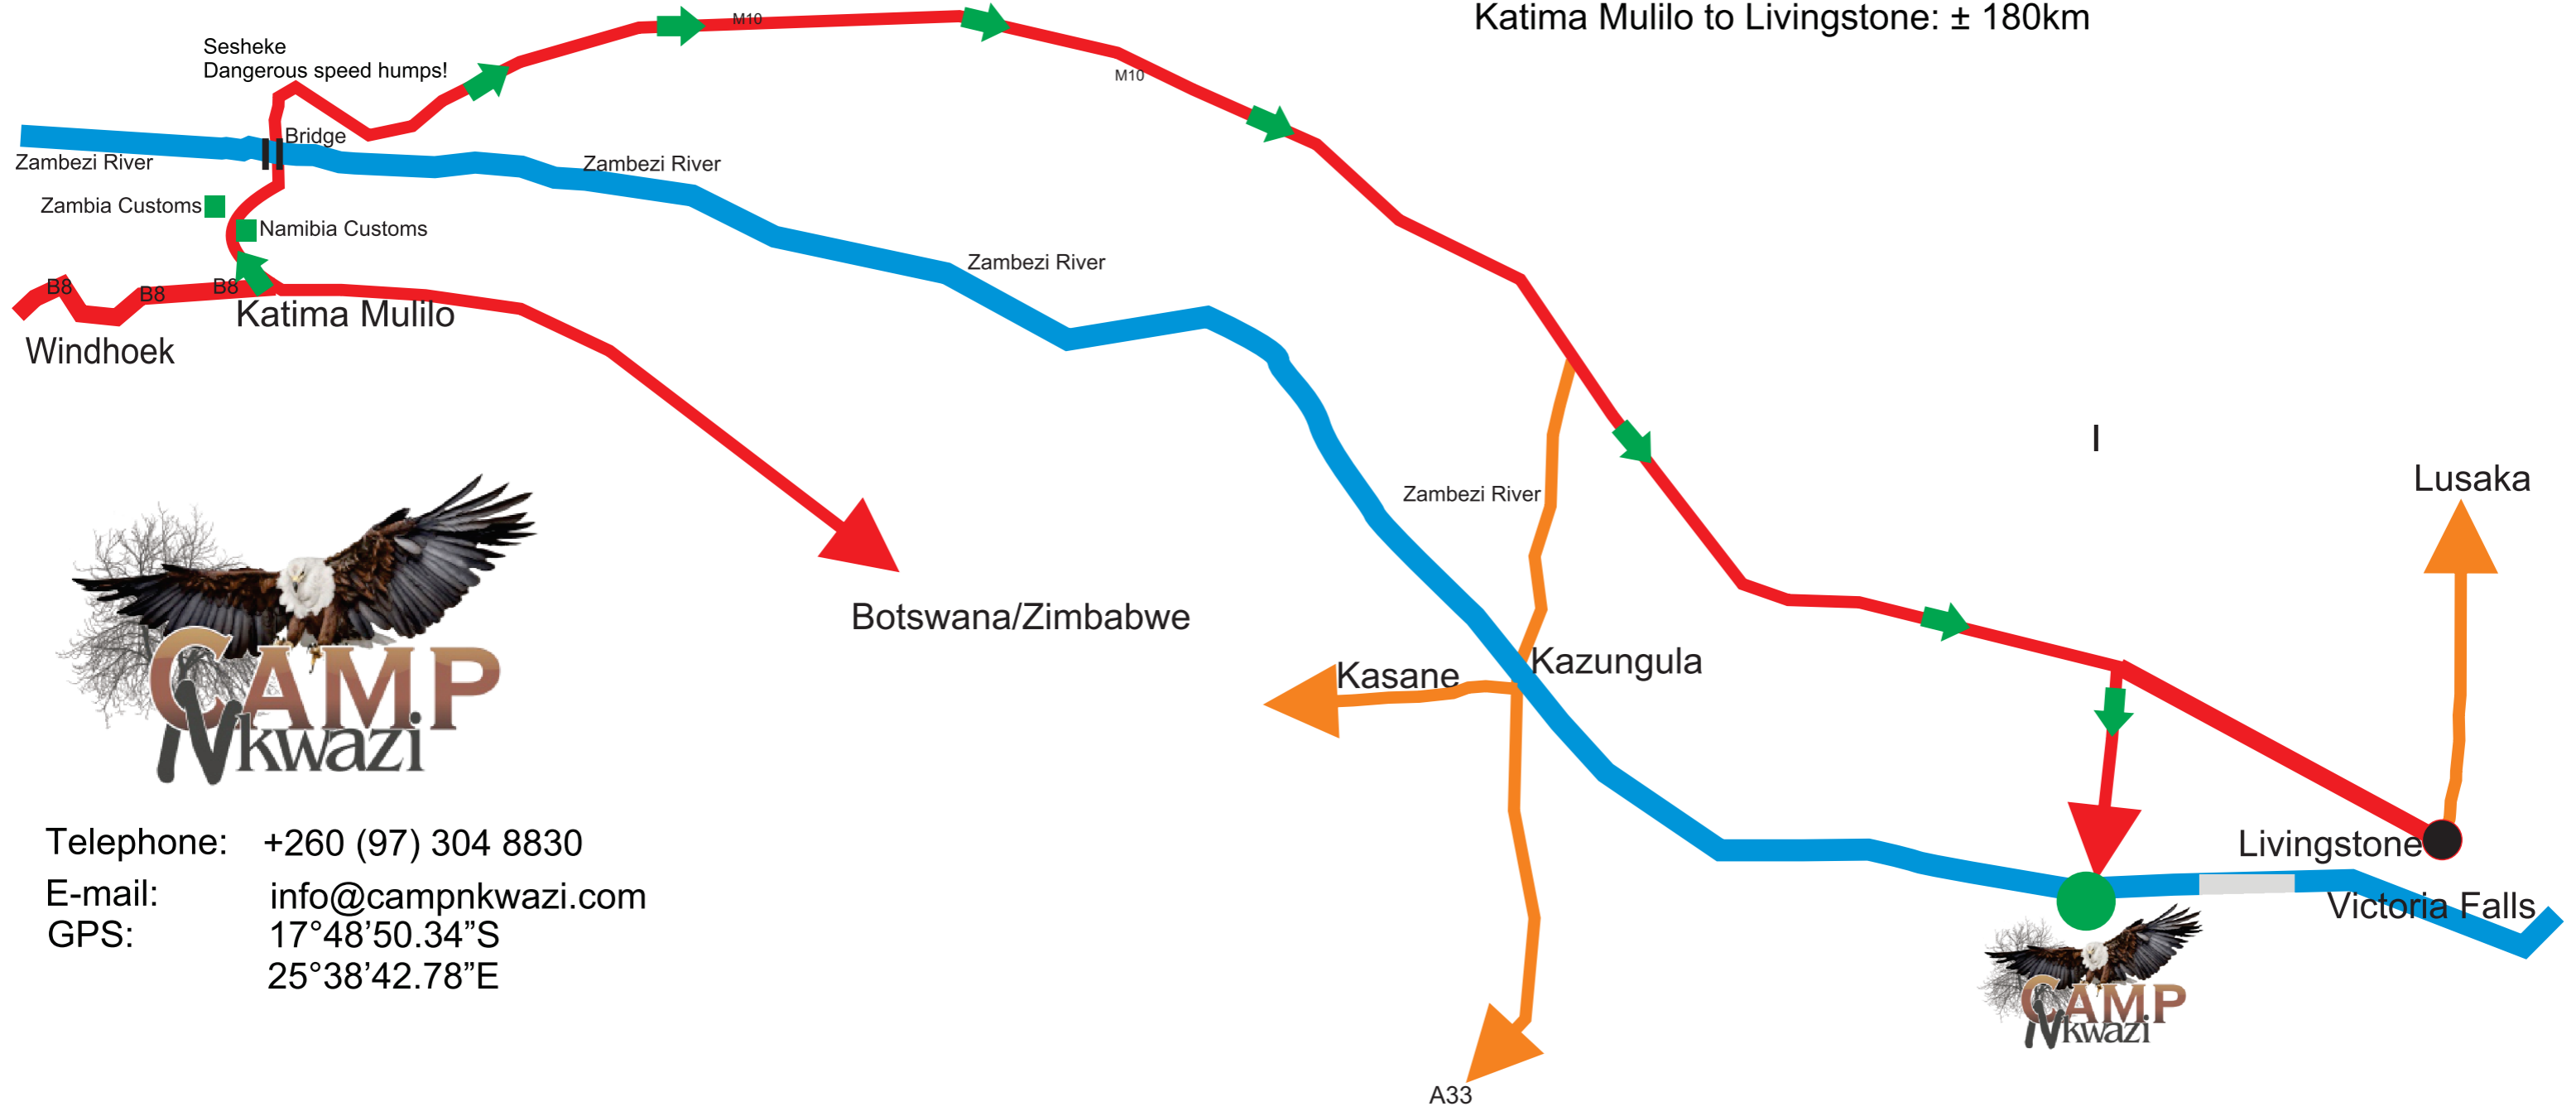

Katima Mulilo to Camp Nkwazi/Kubu Cabins $\pm 160\text{km}$
 Katima Mulilo to Livingstone: $\pm 180\text{km}$

Telephone: +260 (97) 304 8830
 E-mail: info@campnkwazi.com
 GPS: 17°48'50.34"S
 25°38'42.78"E